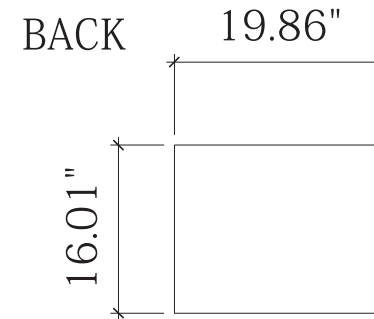

Opening: 19.86"w x 16.18"h
Silicone edge around perimeter

Opening: 19.86"w x 16.01"h
Silicone edge around perimeter

| |
|----------------------------|
| Product Name: MOD-1361 |
| Process: HD |
| Material: Backlit Knit |
| Effective Date: 07/23/2014 |

Opening: 19.86"w x 63.98"h
Silicone edge around perimeter

Opening: 19.86"w x 63.36"h
Silicone edge around perimeter

NOTE: Graphic files must be @ 150 dpi Finished Size.
DO NOT send Flattened Files. Production can not manipulate
the content, proportion or color of these files.