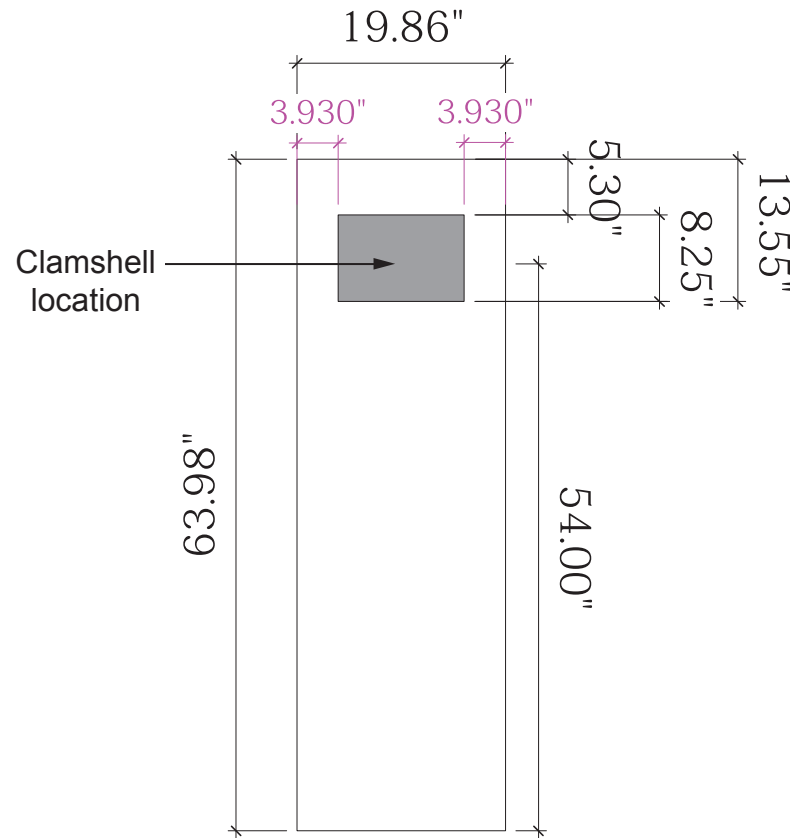

Opening: 19.86"w x 16.18"h
Silicone edge around perimeter

Opening: 19.86"w x 16.01"h
Silicone edge around perimeter

| |
|----------------------------|
| Product Name: MOD-1361 |
| Process: HD |
| Material: Backlit Knit |
| Effective Date: 07/23/2014 |

Opening: 19.86"w x 63.98"h
Silicone edge around perimeter

Opening: 19.86"w x 63.36"h
Silicone edge around perimeter

NOTE: Graphic files must be @ 150 dpi Finished Size.
DO NOT send Flattened Files. Production can not manipulate
the content, proportion or color of these files.