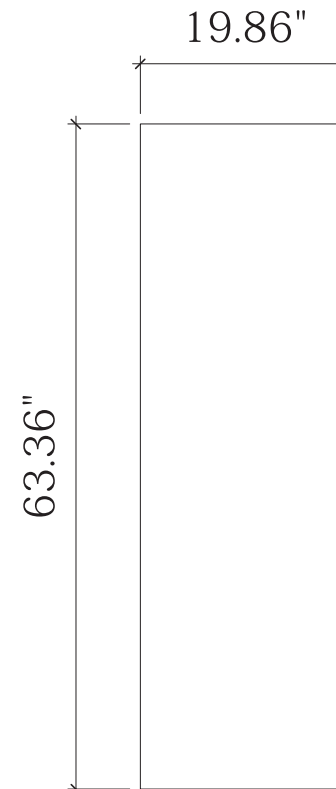

Opening: 19.86"w x 16.18"h
Silicone edge around perimeter

Opening: 19.86"w x 16.01"h
Silicone edge around perimeter

| |
|----------------------------|
| Product Name: MOD-1361 |
| Process: HD |
| Material: Backlit Knit |
| Effective Date: 07/23/2014 |

Opening: 19.86"w x 63.98"h
Silicone edge around perimeter

Opening: 19.86"w x 63.36"h
Silicone edge around perimeter

NOTE: Graphic files must be @ 150 dpi Finished Size.
DO NOT send Flattened Files. Production can not manipulate
the content, proportion or color of these files.